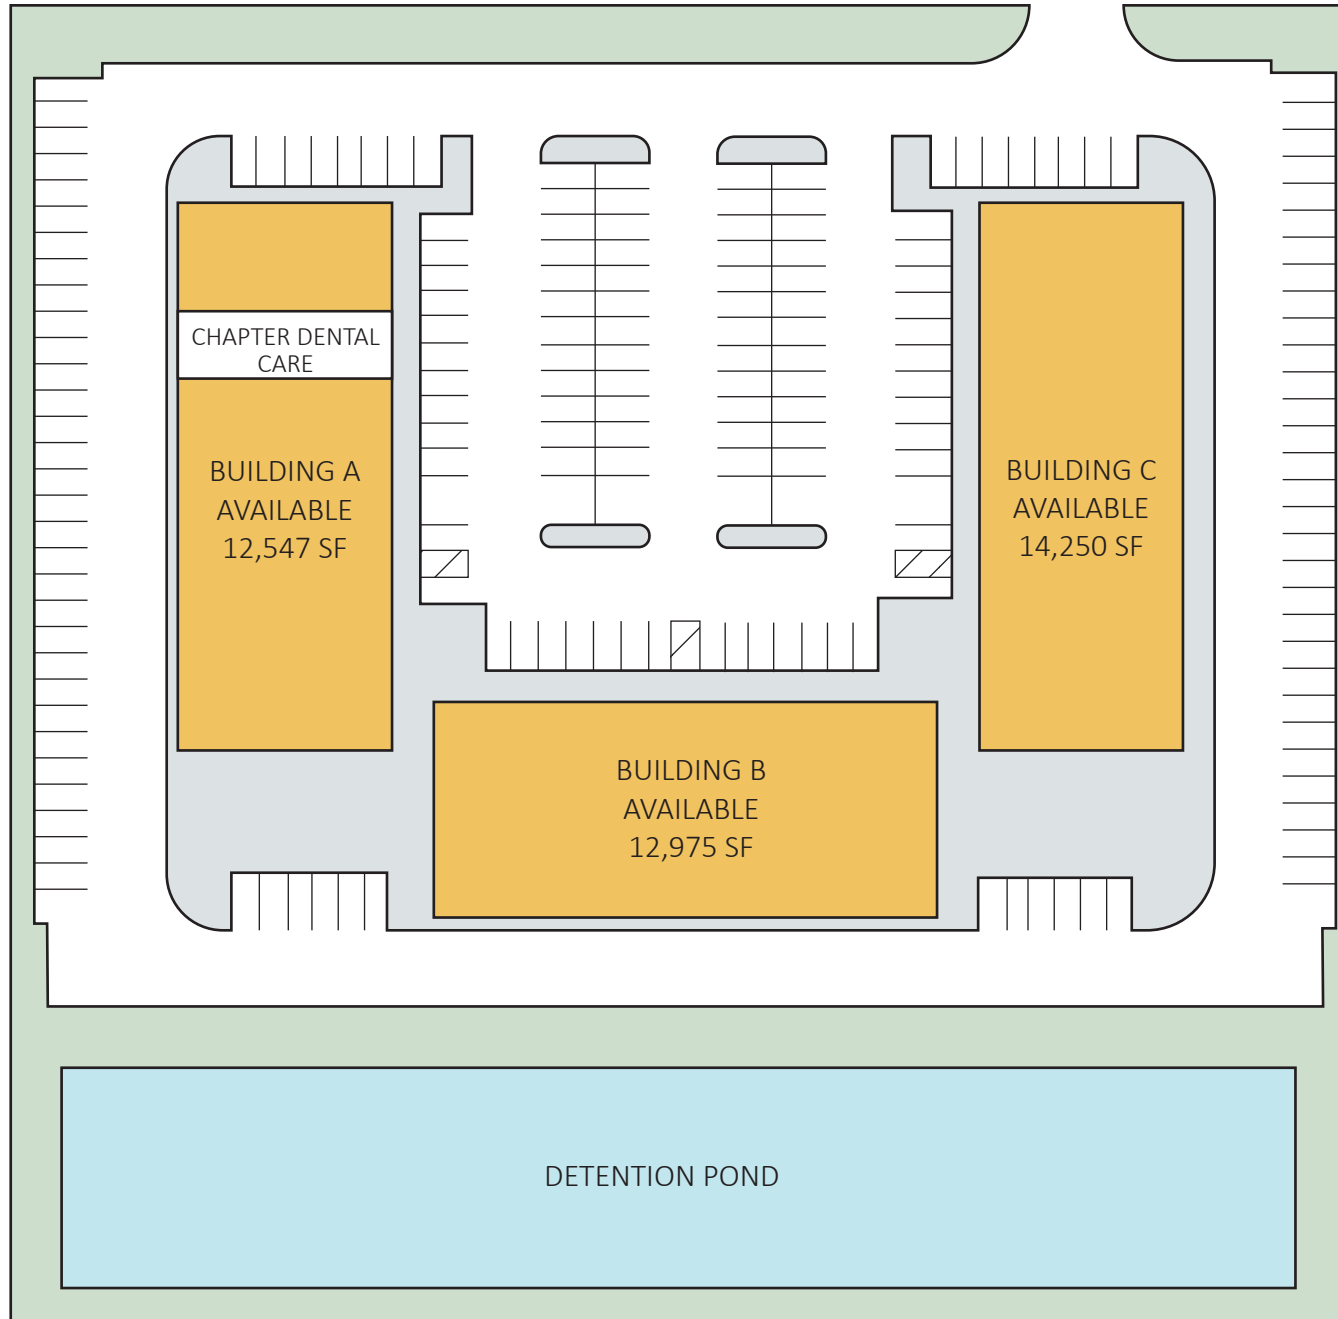

CYPRESS CREEK SQUARE

SWC LONGENBAUGH RD & GREENHOUSE RD, HOUSTON, TX 77084

Current Tenants

A2 Chapter Dental Care 1,703 sf

LONGENBAUGH RD

GREENHOUSE RD